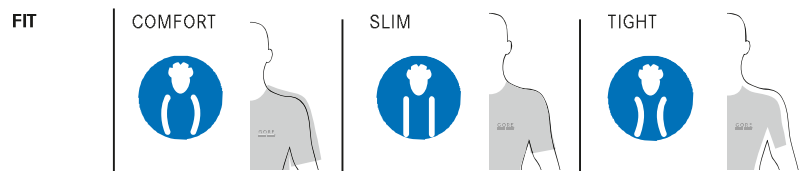

FIT	COMFORT	SLIM	TIGHT

Women's Gloves sizes

	XS	S	M	L
size	5	6	7	8
cm	17,0-18,2	18,2-19,4	19,4-20,6	20,6-21,8
inches	6.7-7.2	7.2-7.6	7.6-8.1	8.1-8.6

Women's Socks sizes

	S	M	L
EU	34-36	37-39	40-42
US	3.0-4.5	5.0-6.5	7.5-9.0
ASIA	34-36	37-39	40-42

Men's sizes/cuts

		S	M	L	XL	XXL
1 CHEST	cm	83-88	89-94	95-100	101-106	107-112
	inches	32.75-34.75	35-37	37.5-39.5	39.75-41.75	42-44
2 ARM LENGTH	cm	76,5-78	79-80,5	81,5-83	84-85,5	86,5-88
	inches	29.75-30.75	31-31.75	32-32.75	33-33.75	34-34.75
A WAIST	cm	73-78	79-84	85-90	91-96	97-102
	inches	28.75-30.75	31-33	33.5-35.5	35.75-37.75	38-40
B HIP	cm	85-90	91-96	97-102	103-108	109-114
	inches	33.5-35.5	35.75-37.75	38-40	40.5-42.5	43-45
C INSEAM	cm	78-79	80-81	82-83	84-85	86-87
	inches	30.75-31.25	31.5-32	32.5-32.75	33-33.5	34-34.25