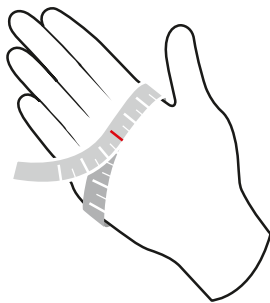

Men's Gloves sizes

	S	M	L	XL	XXL	XXXL
size	6	7	8	9	10	11
cm	19,8-21,0	21,0-22,2	22,2-23,4	23,4-24,6	24,6-25,8	25,8-27,0
inches	7.8-8.3	8.3-8.7	8.7-9.2	9.2-9.7	9.7-10.2	10.2-10.6