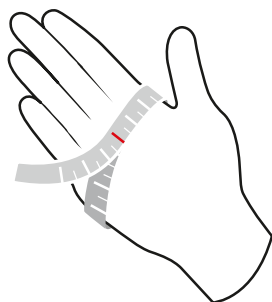

Women's sizes/cuts

		34 (XS)	36 (S)	38 (M)	40 (L)	42 (XL)	44 (XXL)
1 CHEST	cm	77-80	81-84	85-88	89-92	93-96	97-100
	inches	30.25-31.5	32-33	33.5-34.75	35-36.25	36.5-37.75	38-39
2 ARM LENGTH	cm	71	72	73	74	75	76
	inches	28	28.5	28.75	29	29.5	30
A WAIST	cm	61-64	65-68	69-72	73-76	77-80	81-84
	inches	24-25.25	25.5-26.75	27-28.25	28.75-30	30.25-31.5	32-33
B HIP	cm	86-89	90-93	94-97	98-101	102-105	106-109
	inches	34-35	36.5-36.75	37-38	38.5-39.75	40-41.25	41.75-43
C INSEAM	cm	80	80	80	80	80	80
	inches	31.5	31.5	31.5	31.5	31.5	31.5

FIT	COMFORT	SLIM	TIGHT

Women's Gloves sizes

	XS	S	M	L
size	5	6	7	8
cm	17,0-18,2	18,2-19,4	19,4-20,6	20,6-21,8
inches	6.7-7.2	7.2-7.6	7.6-8.1	8.1-8.6

Women's Socks sizes

	S	M	L
EU	34-36	37-39	40-42
US	3.0-4.5	5.0-6.5	7.5-9.0
ASIA	34-36	37-39	40-42

Men's sizes/cuts

		S	M	L	XL	XXL
1 CHEST	cm	83-88	89-94	95-100	101-106	107-112
	inches	32.75-34.75	35-37	37.5-39.5	39.75-41.75	42-44
2 ARM LENGTH	cm	76,5-78	79-80,5	81,5-83	84-85,5	86,5-88
	inches	29.75-30.75	31-31.75	32-32.75	33-33.75	34-34.75
A WAIST	cm	73-78	79-84	85-90	91-96	97-102
	inches	28.75-30.75	31-33	33.5-35.5	35.75-37.75	38-40
B HIP	cm	85-90	91-96	97-102	103-108	109-114
	inches	33.5-35.5	35.75-37.75	38-40	40.5-42.5	43-45
C INSEAM	cm	78-79	80-81	82-83	84-85	86-87
	inches	30.75-31.25	31.5-32	32.5-32.75	33-33.5	34-34.25