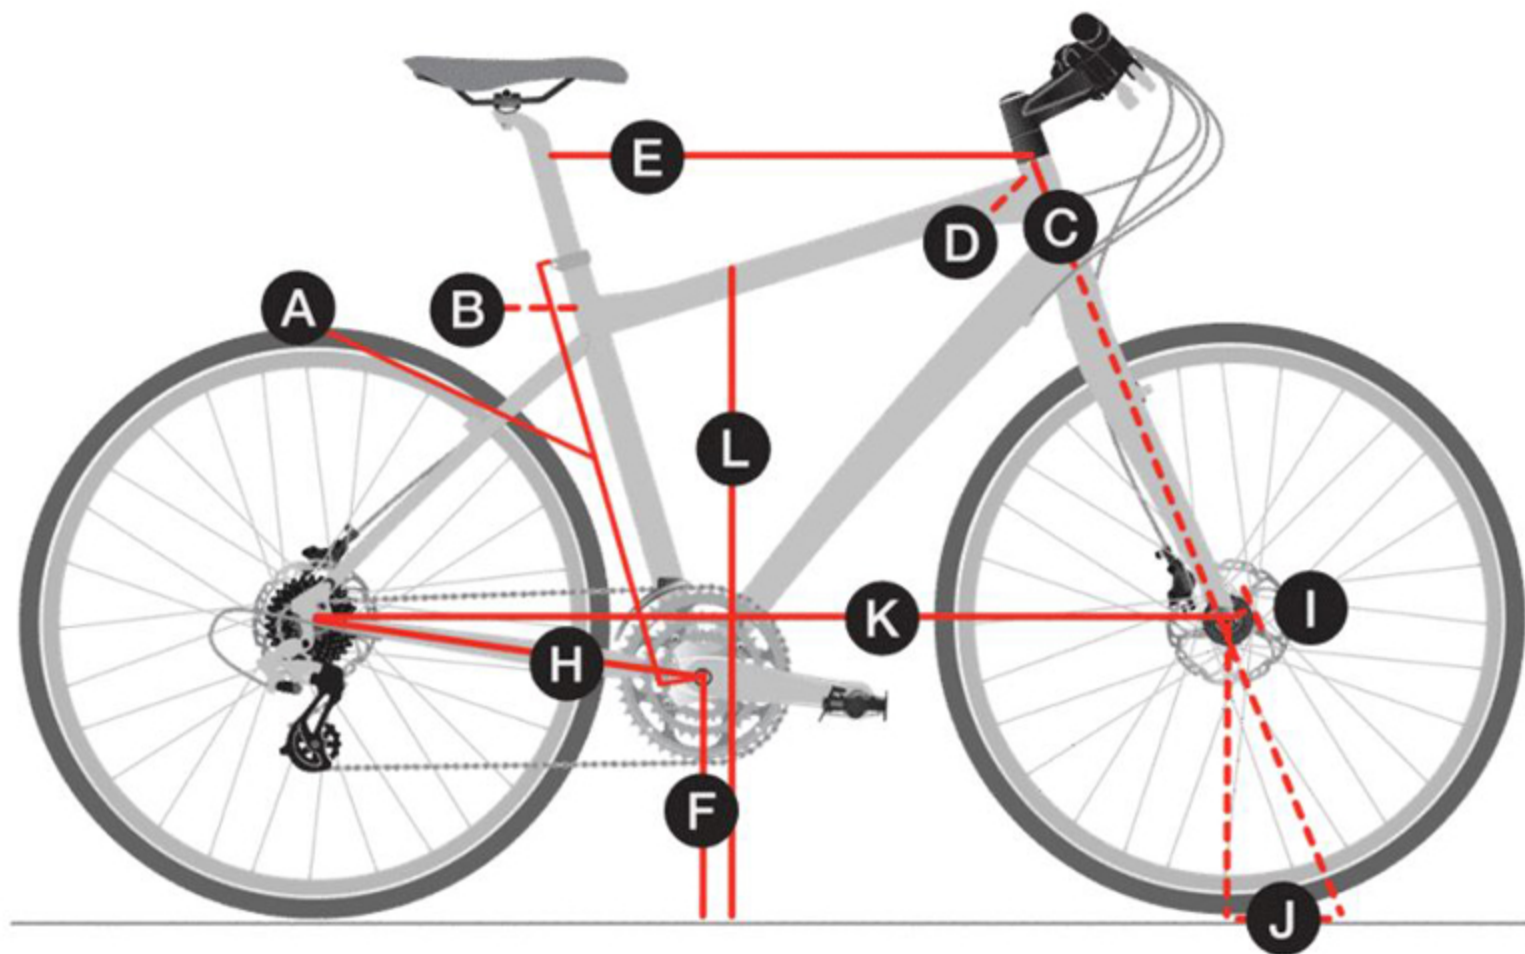

Frame size number	16 in	18 in	20 in
Wheel size	700c	700c	700c
A Seat tube	40.6	45.7	50.8
B Seat tube angle	74.5°	74.0°	73.5°
C Head tube length	13.5	16.0	18.5
D Head angle	70.5°	71.0°	71.5°
E Effective top tube	55.0	57.0	59.0
F Bottom bracket height	28.5	28.5	28.5
G Bottom bracket drop	6.5	6.5	6.5
H Chainstay length	43.8	43.8	43.8
I Offset	5.0	5.0	4.5
J Trail	70.9	67.6	69.7
K Wheelbase	105.6	106.7	107.2
L Standover	71.2	74.3	78.1
M Frame reach	39.5	40.3	40.9
N Frame stack	55.8	58.4	61.1

All measurements provided in cm unless otherwise stated.