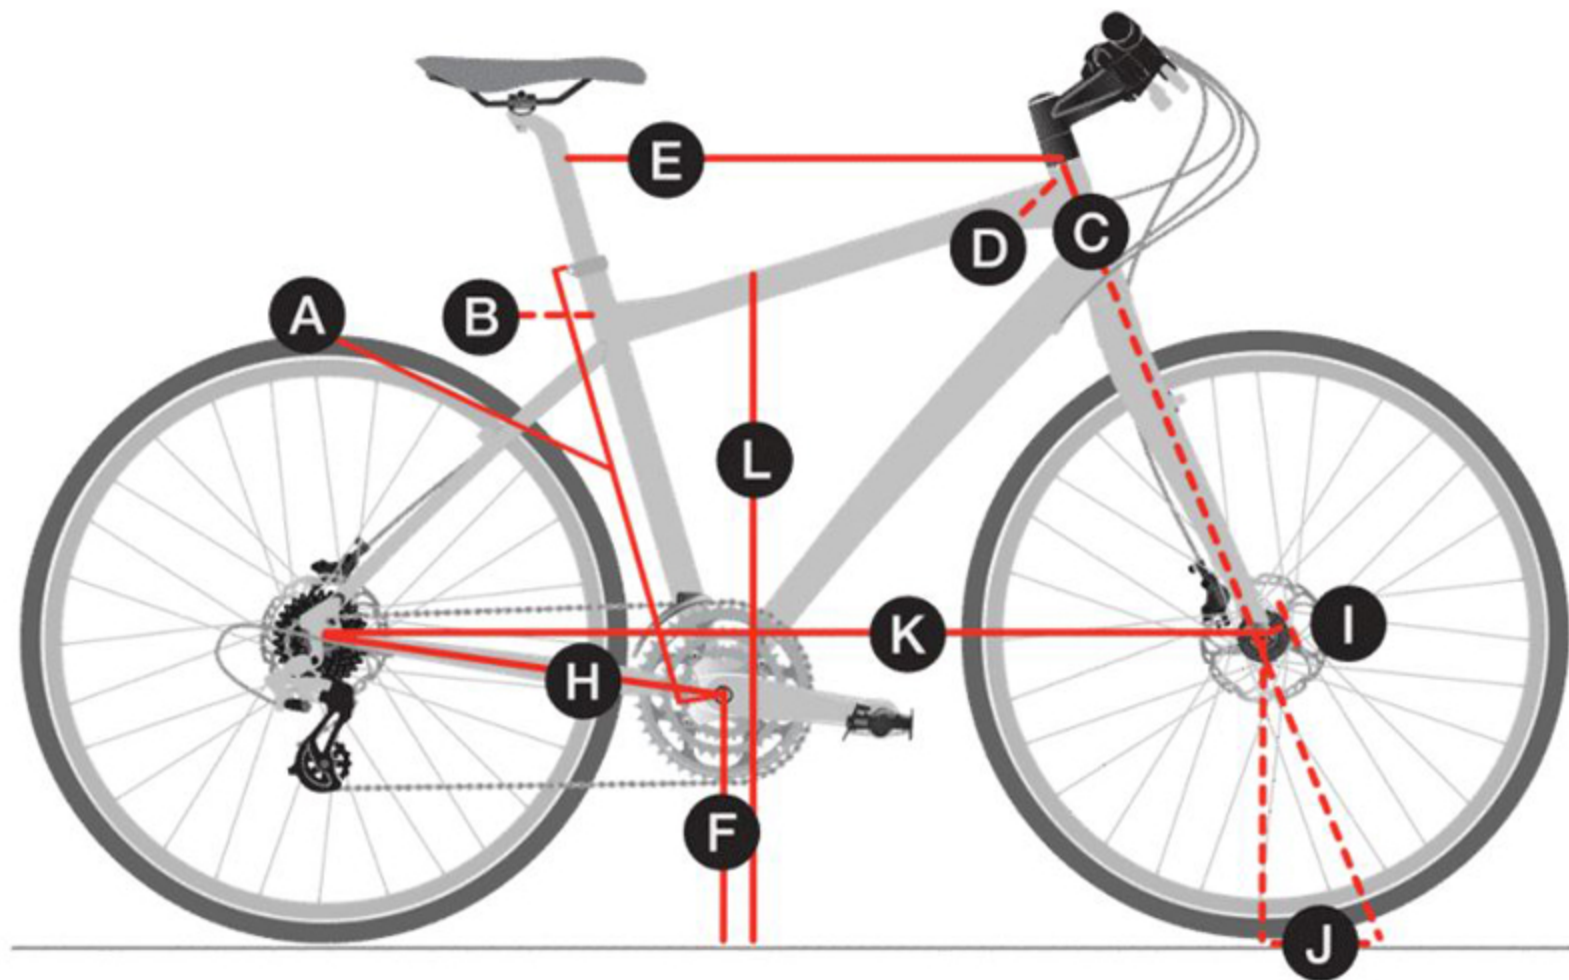

Frame size number	15 in	17.5 in	20 in
Wheel size	700c	700c	700c
A Seat tube	38.1	44.5	50.8
B Seat tube angle	75.0°	74.0°	73.5°
C Head tube length	13.0	15.0	17.0
D Head angle	70.5°	70.5°	71.5°
E Effective top tube	53.3	54.8	56.8
F Bottom bracket height	28.5	28.5	28.5
G Bottom bracket drop	6.2	6.2	6.2
H Chainstay length	44.5	44.5	44.5
I Offset	5.0	5.0	4.5
J Trail	7.0	7.0	7.0
K Wheelbase	105.3	105.7	105.7
L Standover	69.7	63.0	63.3
M Frame reach	38.4	38.3	39.1
N Frame stack	55.5	57.4	59.8

All measurements provided in cm unless otherwise stated.