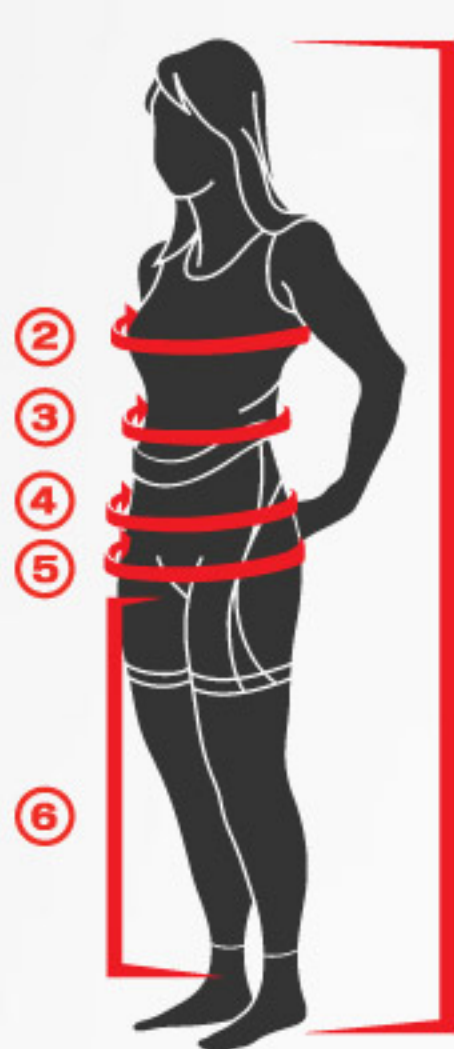

WOMEN'S SIZING

①

②

③

④

⑤

⑥

MEN'S SIZING

*Bottom of page

①

②

③

④

⑤

⑥

WOMEN'S US SIZING

	XS	SM	MD	LG	XL	XXL
(1) Height	5'3"	5'3" - 5'5"	5'5" - 5'7"	5'7"	5'7"	5'7"
(2) Chest	31 - 33"	33.5 - 37"	35.5 - 37"	37.5 - 39"	39.5 - 42.5"	43 - 45"
(3) Natural Waist	24 - 26"	26.5 - 28"	28.5 - 30"	30.5 - 32"	32.5 - 34.5"	35 - 37"
(4) Fixed Waist	29 - 30.5"	31 - 32.5"	33 - 34.5"	35 - 37"	37.5 - 39.5"	40 - 42"
(5) Hip	35 - 36"	36.5 - 38"	38.5 - 40"	40.5 - 42"	42.5 - 44.5"	45 - 47"
(6) Inseam	27"	27.5"	28"	29"	29"	29"
Standard Size	0 - 2	4 - 6	8 - 10	12 - 14	16	18

WOMEN'S INTERNATIONAL SIZING

	XS	SM	MD	LG	XL	XXL
(1) Height	160	160 - 165	170	170	170	170
(2) Chest	79 - 84	84 - 89	90 - 94	95 - 99	100 - 108	109 - 114
(3) Natural Waist	66 - 66	67 - 71	72 - 76	77 - 81	82 - 88	89 - 94
(4) Fixed Waist	74 - 77	78 - 83	84 - 88	89 - 94	95 - 100	101 - 106
(5) Hip	89 - 91	92 - 97	98 - 102	103 - 107	108 - 114	114 - 121
(6) Inseam	68	70	71	74	74	74
Standard Size	0 - 2	4 - 6	8 - 10	12 - 14	16	18