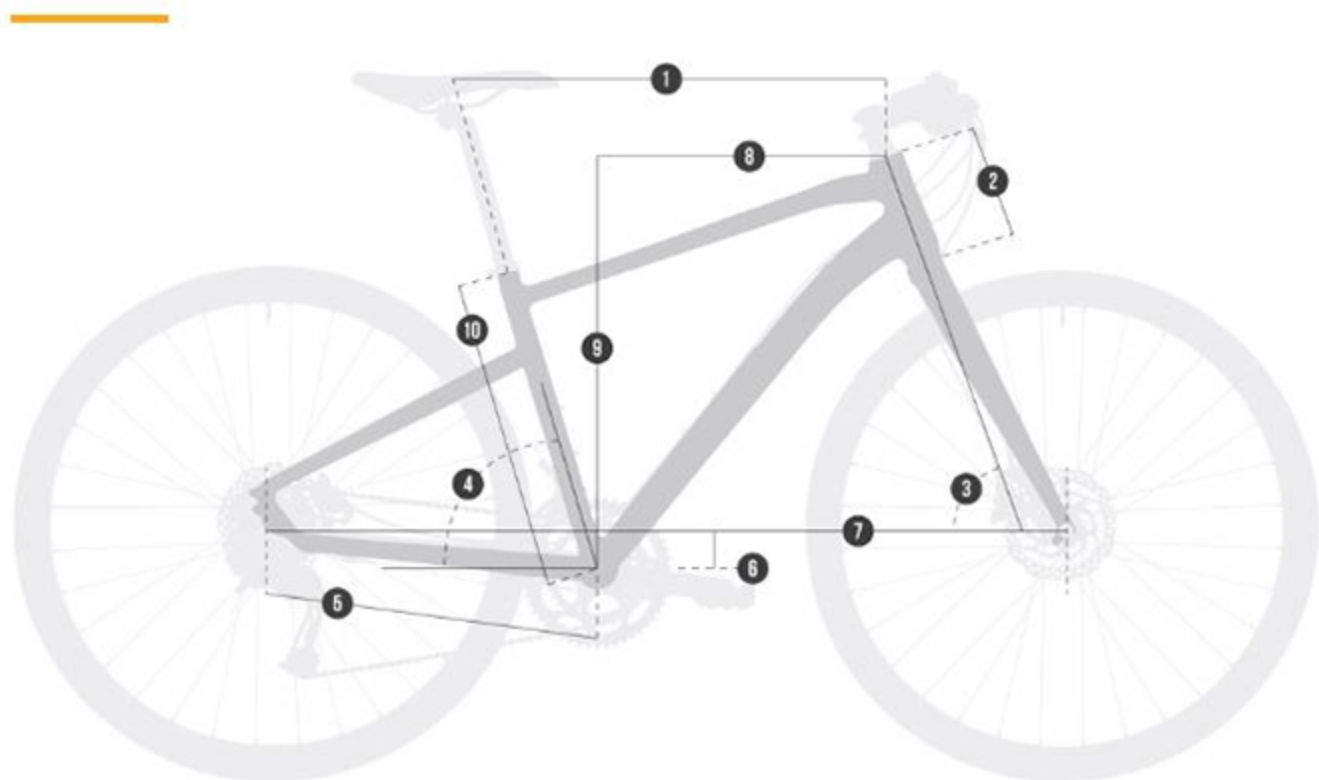

Geometry

FRAME SIZES	15in	17in	19in	21in	23in
1. Horizontal Top Tube Length (mm)	533mm	549mm	571mm	587mm	609mm
2. Headtube Length (mm)	125mm	145mm	165mm	185mm	205mm
3. Head Angle	71°	71°	72°	72°	72°
4. Seat Angle	73.5°	73.5°	73°	73°	72.5°
5. Chainstay Length (mm)	440mm	440mm	440mm	440mm	440mm
6. BB Drop (mm)	73mm	73mm	73mm	73mm	73mm
7. Wheelbase Length (mm)	1022mm	1038mm	1046mm	1062mm	1078mm
8. Reach (mm)	365mm	375mm	385mm	395mm	405mm
9. Stack (mm)	568mm	587mm	610mm	629mm	648mm
10. Seat Tube Length (mm)	381mm	431mm	482mm	533mm	583mm