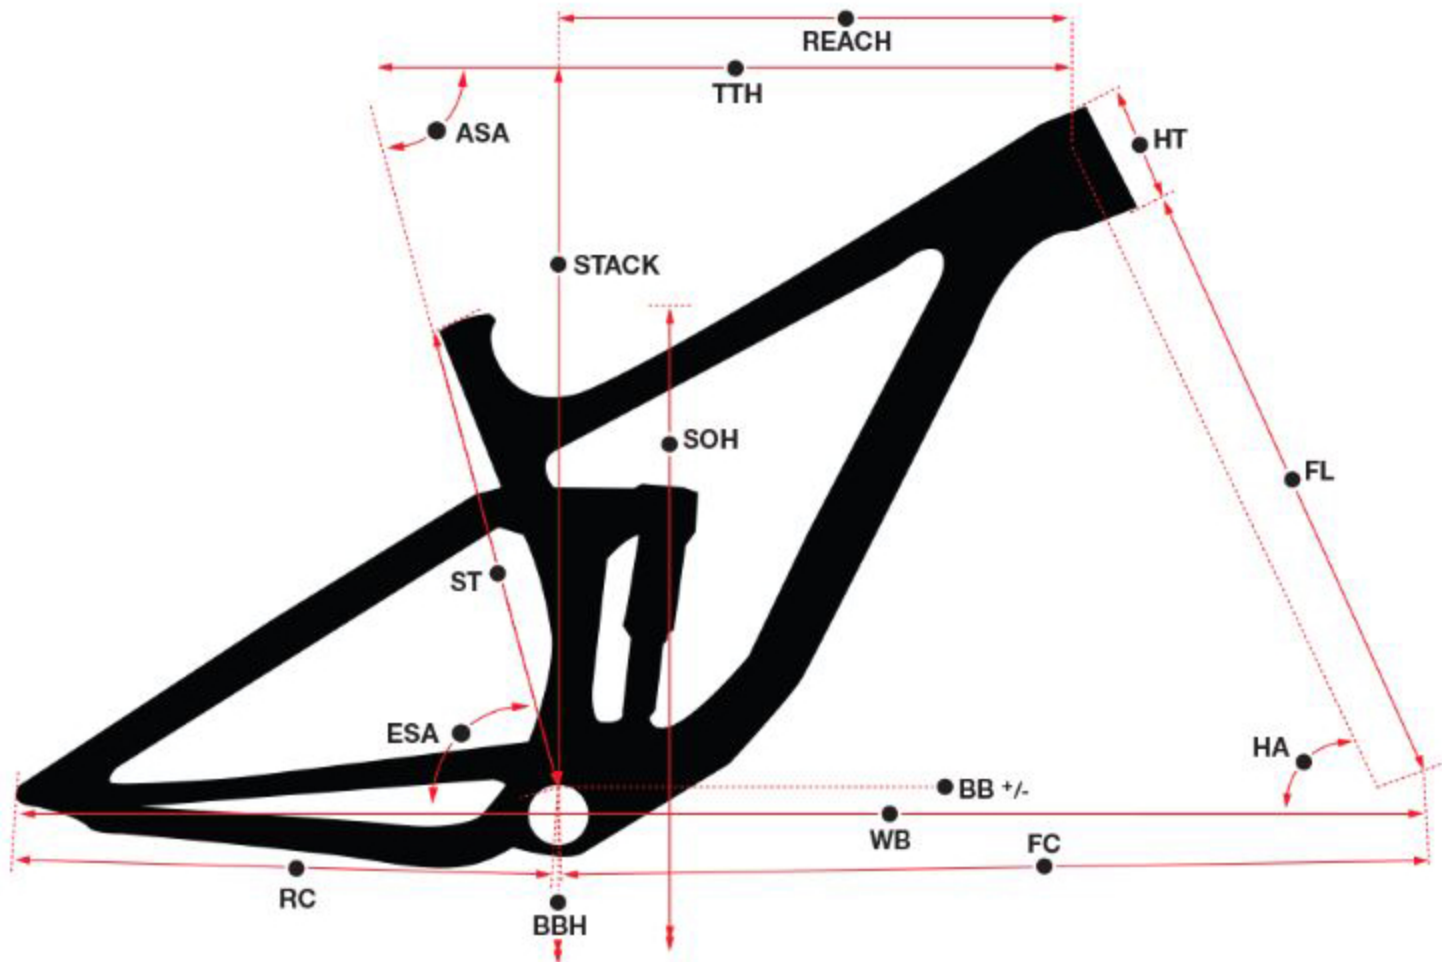

# GEOMETRY

Frame Size:	M	L	XL
Travel (mm front/mm rear):	150/130	150/130	150/130
Seat Tube Length:	435	470	510
Head Tube Angle:	66.5	66.5	66.5
Seat Tube Angle (effective):	73.9	73.5	73.2
Horizontal Top Tube:	604	634	663
Head Tube Length:	94	94	104
Fork Length:	561	561	561
Bottom Bracket Rise/Drop:	-33	-33	-33
Bottom Bracket Height:	340	340	340
Wheel Base:	1164	1195	1226
Rear Centre:	430	435	440
Front Centre:	736	762	788
Reach:	427	453	475
Stack:	614	614	624
Stand Over:	794	792	797
Crank Length:	175	175	175
Stem Length:	50	50	50