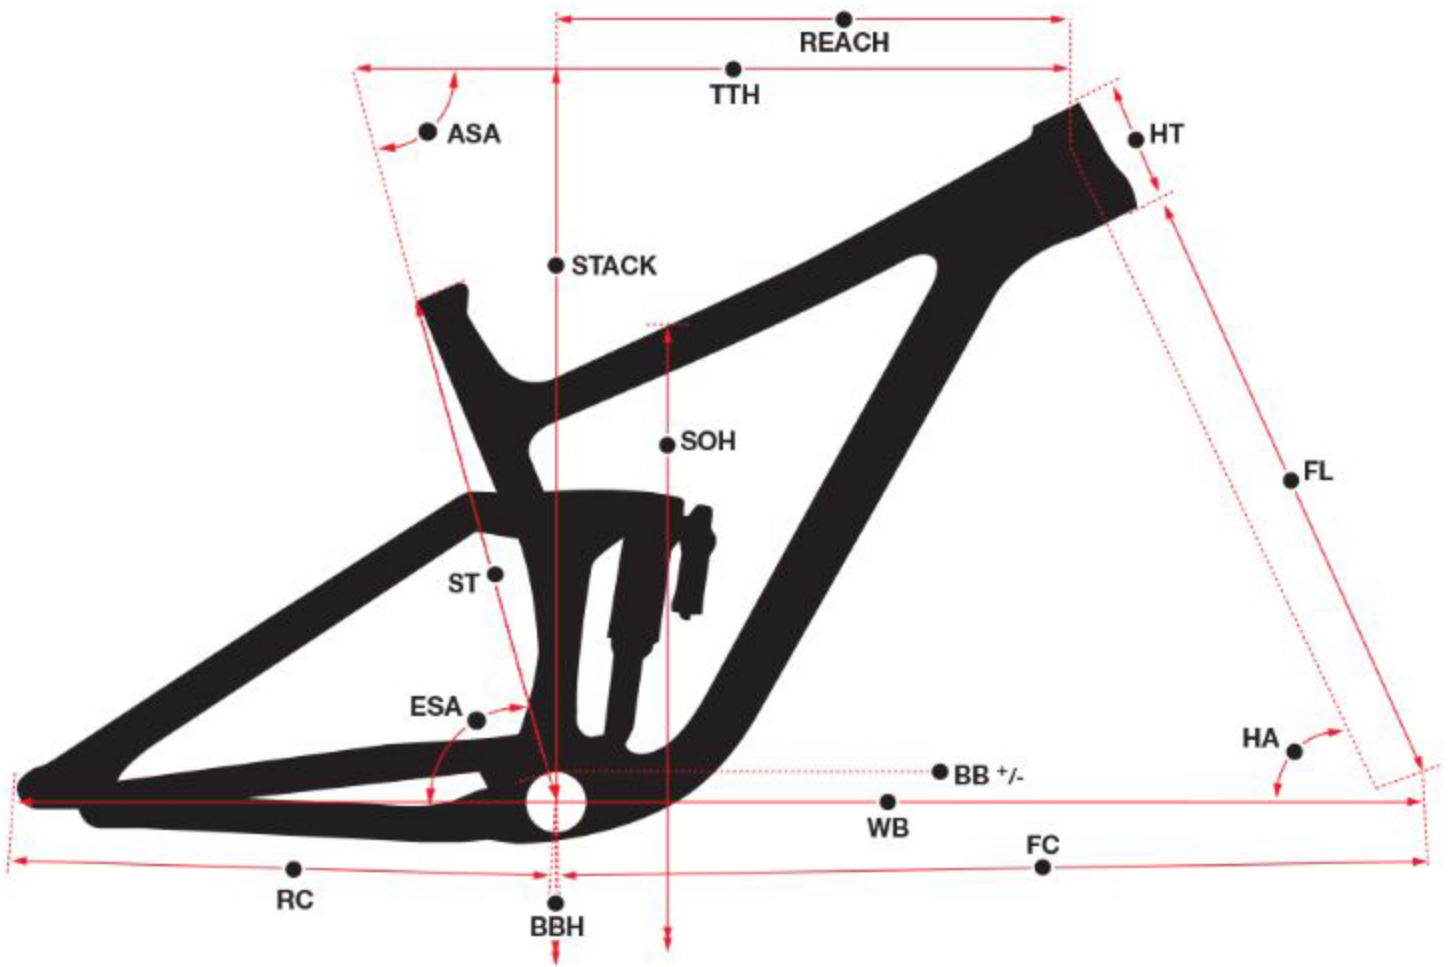

GEOMETRY

Frame Size:	M	L	XL
Travel (mm front/mm rear):	170/150	170/150	170/150
Seat Tube Length:	432	470	510
Head Tube Angle:	65.0	65.0	65.0
Seat Tube Angle (effective):	73.8	73.5	73.2
Horizontal Top Tube:	612	73.5	669
Head Tube Length:	90	94	104
Fork Length:	579	579	579
Bottom Bracket Rise/Drop:	-30	-30	-30
Bottom Bracket Height:	343	343	343
Wheel Base:	1191	1221	1253
Rear Centre:	430	435	440
Front Centre:	762	788	814
Reach:	429	454	479
Stack:	609	613	630
Stand Over:	799	798	798
Crank Length:	175	175	175
Stem Length:	40	40	40