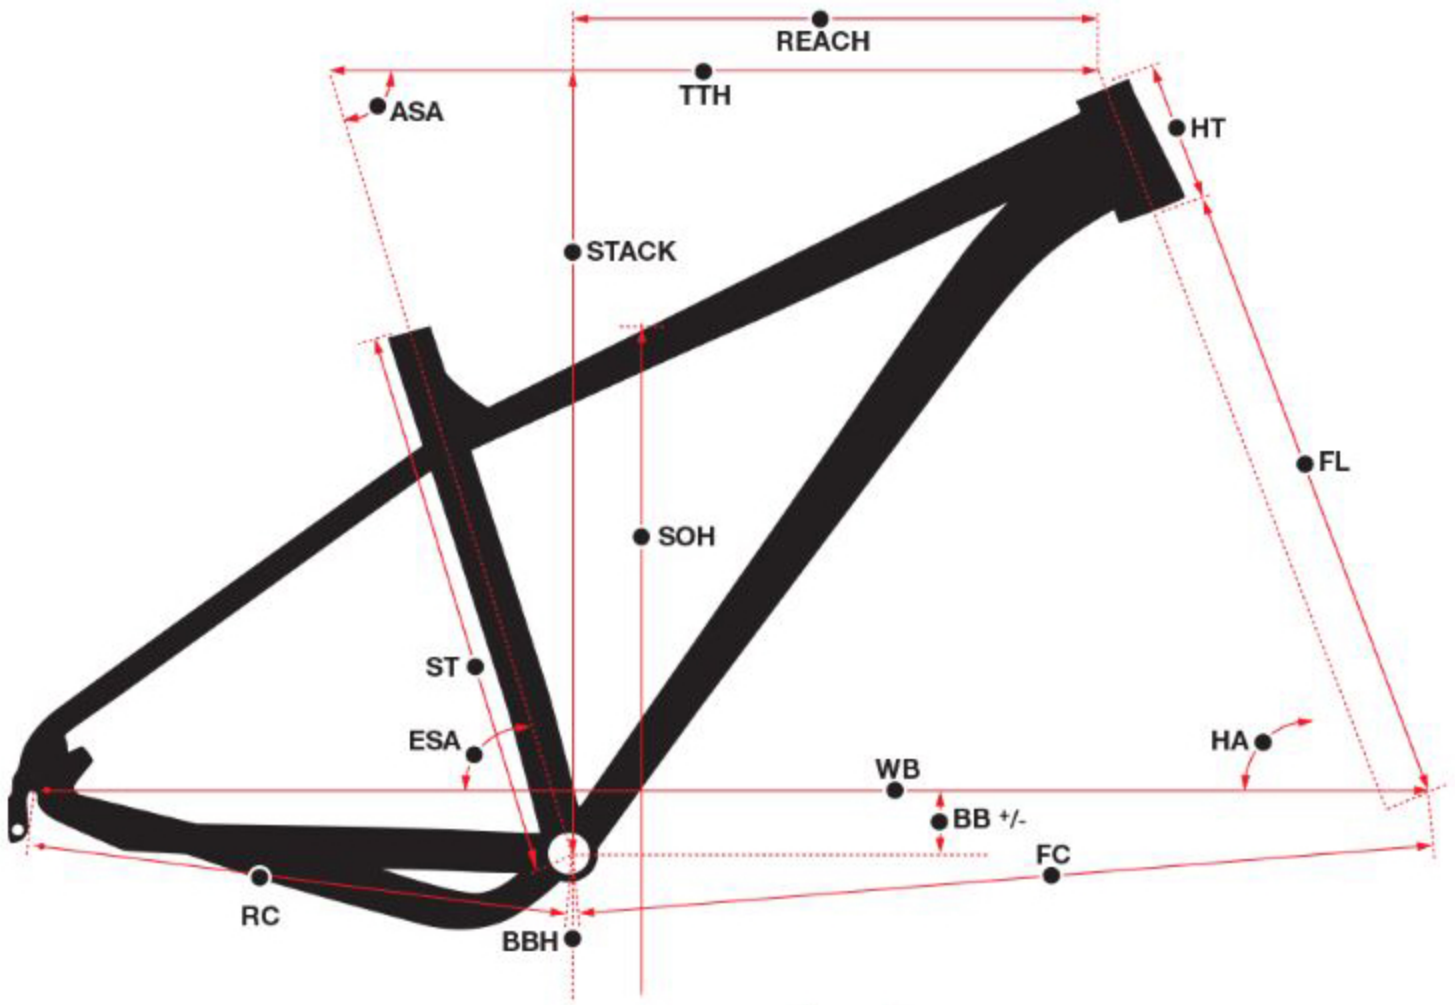

# GEOMETRY

Frame Size:	S	M	L	XL
Travel (mm front/mm rear):	120	120	120	120
Seat Tube Length:	410	440	470	500
Head Tube Angle:	67.5	67.5	67.5	67.5
Seat Tube Angle (effective):	73.1	72.7	72.3	71.9
Horizontal Top Tube:	585	615	645	675
Head Tube Length:	110	100	110	120
Fork Length:	507	531	531	531
Bottom Bracket Rise/Drop:	-41	-45	-45	-45
Bottom Bracket Height:	311	316	316	316
Wheel Base:	1098	1142	1168	1194
Rear Centre:	420	430	430	430
Front Centre:	681	716	742	768
Reach:	403	425	447	469
Stack:	598	611	620	630
Stand Over:	717	773	784	795
Crank Length:	170	175	175	175
Stem Length:	60	60	60	60