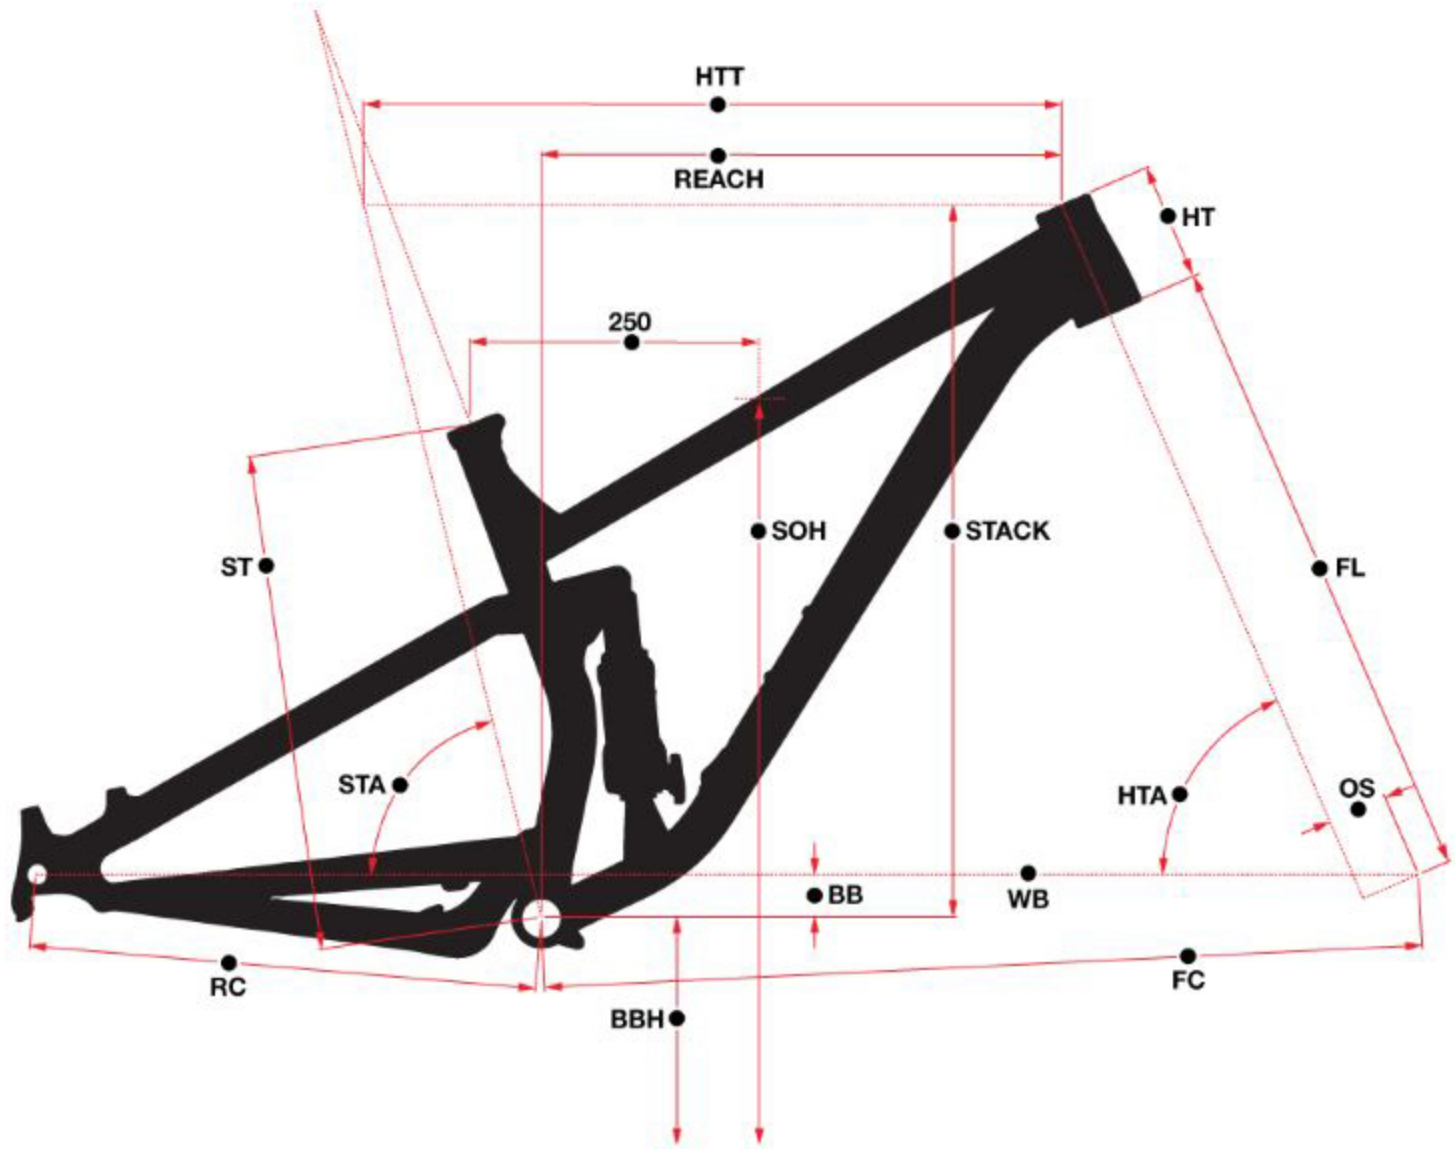

GEOMETRY

Frame Size:	XS	S	M	L	XL
Travel (mm front/mm rear):	130/120	130/120	130/120	130/120	130/120
Seat Tube Length:	370	390	420	450	490
Head Tube Angle:	66.0	66.0	66.5	66.5	66.5
Seat Tube Angle (effective):	76.0	76.0	76.0	76.0	76.0
Horizontal Top Tube:	522	554	590	623	655
Head Tube Length:	100	110	100	110	120
Fork Length:	520	520	539	539	539
Bottom Bracket Rise/Drop:	-18	-18	-36	-36	-36
Bottom Bracket Height:	342	342	342	342	342
Wheel Base:	1101	1135	1169	1204	1237
Rear Centre:	431	431	429	429	429
Front Centre:	671	705	743	777	811
Reach:	380	410	440	470	500
Stack:	568	577	603	612	621
Stand Over:	750	750	760	770	780
Crank Length:	170	170	175	175	175
Stem Length:	50	50	50	50	50