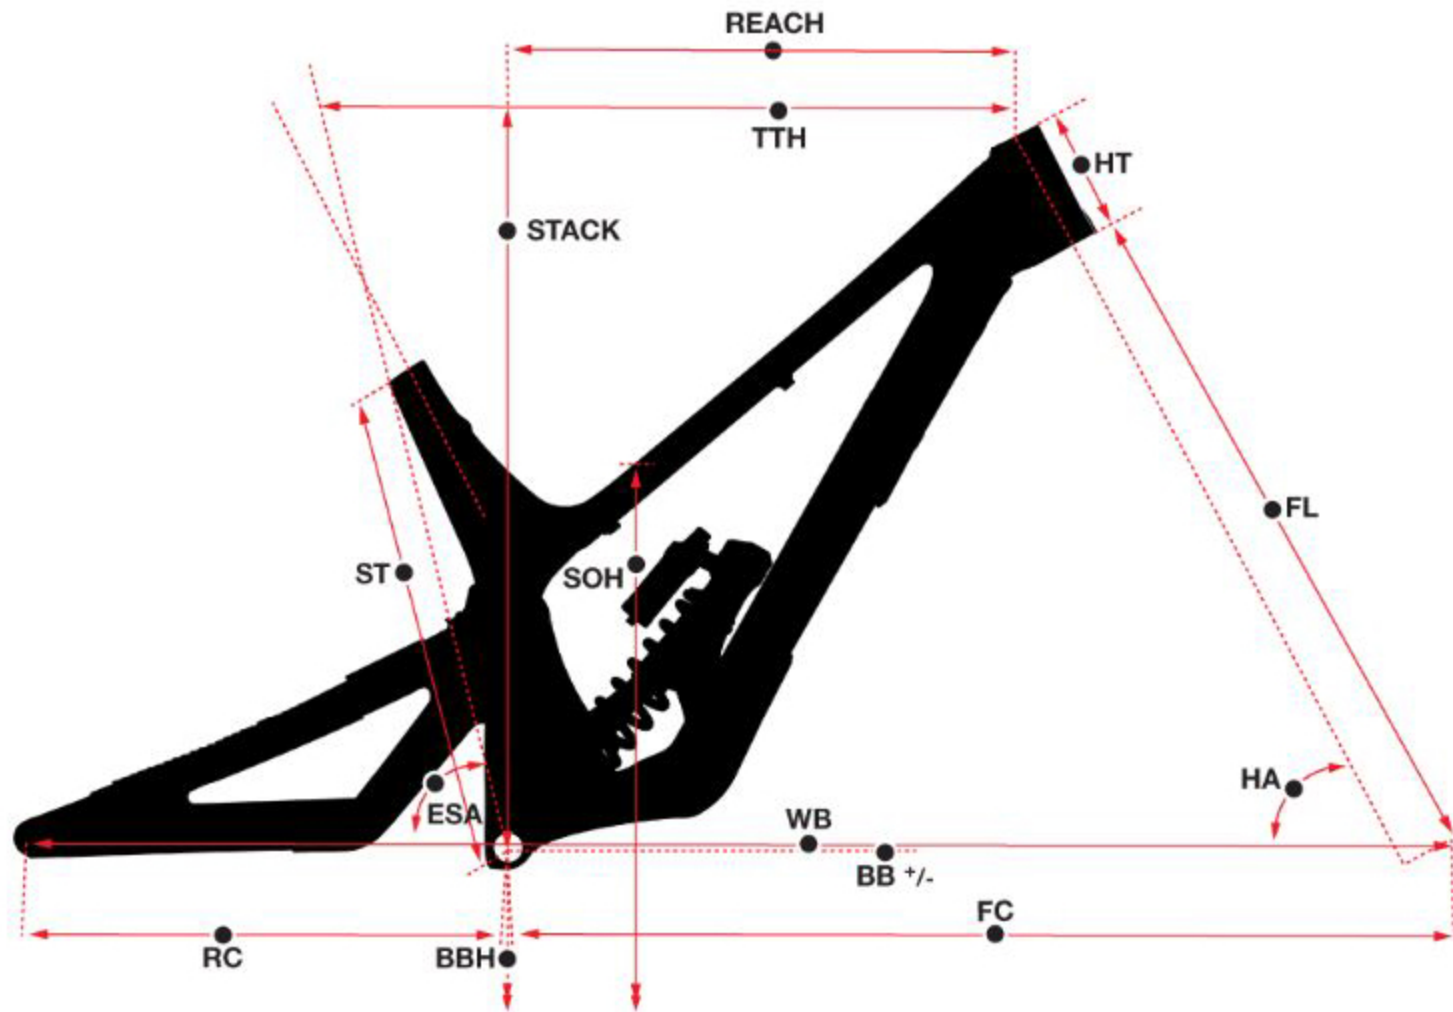

GEOMETRY

Frame Size:	M/L	L/XL
Travel (mm front/mm rear):	200/200	200/200
Seat Tube Length:	431	446
Head Tube Angle:	62.5	62.5
Seat Tube Angle (effective):	72.34	71.62
Horizontal Top Tube:	637.11	665.85
Head Tube Length:	100	100
Fork Length:	598	598
Bottom Bracket Rise/Drop:	-24	-24
Bottom Bracket Height:	353	353
Wheel Base:	1235	1265
Rear Centre:	420	430
Front Centre:	815	835
Reach:	441	461
Stack:	617	617
Stand Over:	775	787
Crank Length:	165	165
Stem Length:	50	50