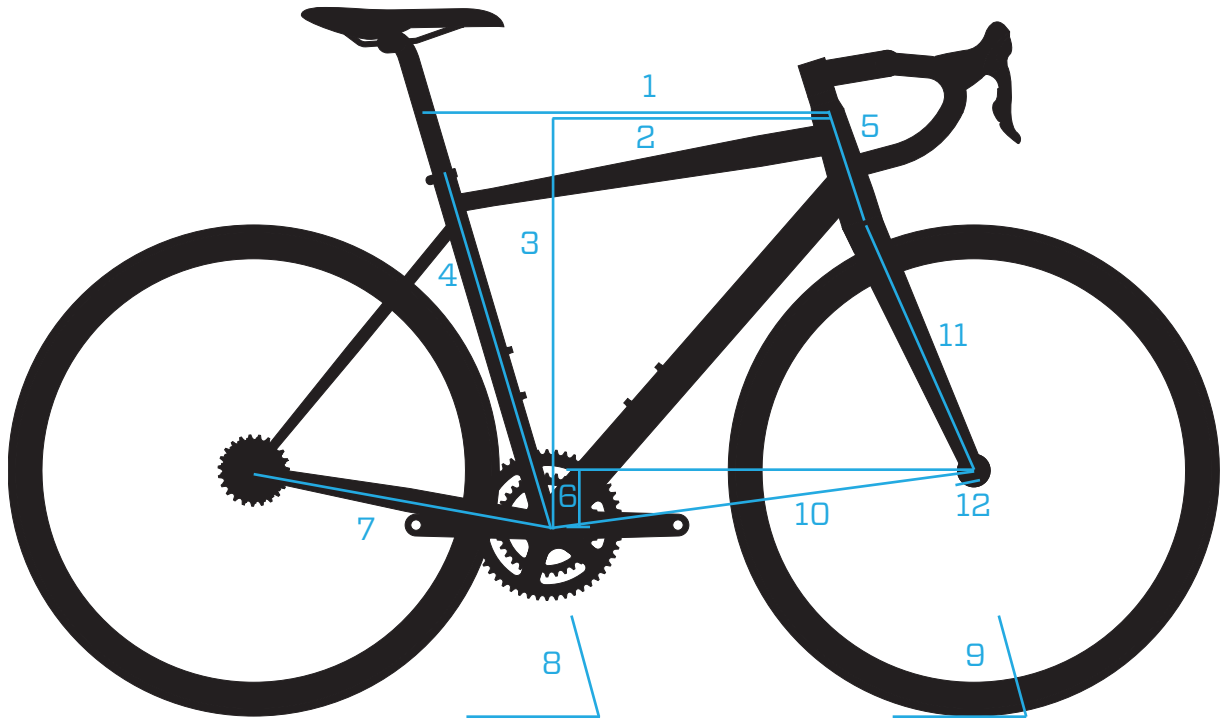

Alto Irpavi Geometry

| Description | | XXS | XS | S | M | L | XL | XXL |
|------------------------|----|--------------|-----------------|-----------------|------------------|------------------|-----------------|-----------------|
| Height Guide | | 5' > 5' 2.5" | 5' 2.5" > 5' 5" | 5' 5" > 5' 7.5" | 5' 7.5" > 5' 10" | 5' 10" > 6' 0.5" | 6' 0.5" > 6' 3" | 6' 3" > 6' 5.5" |
| Effective Top Tube | 1 | 512 | 523 | 541 | 554 | 568 | 584 | 602 |
| Reach | 2 | 363 | 371 | 379 | 387 | 395 | 404 | 413 |
| Stack | 3 | 519 | 528 | 544 | 564 | 584 | 608 | 636 |
| Seat Tube Length (C-T) | 4 | 425 | 455 | 480 | 505 | 530 | 555 | 585 |
| Head Tube Length | 5 | 100 | 110 | 125 | 150 | 170 | 195 | 225 |
| BB Drop | 6 | 80 | 80 | 80 | 75 | 75 | 75 | 75 |
| Chainstay Length | 7 | 410 | 410 | 413 | 413 | 415 | 415 | 418 |
| Seat Angle | 8 | 74 | 74 | 73.5 | 73.5 | 73.5 | 73.5 | 73.5 |
| Head Angle | 9 | 71.5 | 71.5 | 72.0 | 72.5 | 72.5 | 72.5 | 72.5 |
| Front-Centre | 10 | 567 | 580 | 584 | 593 | 606 | 623 | 641 |
| Fork Length | 11 | 375 | 375 | 375 | 375 | 375 | 375 | 375 |
| Fork Offset | 12 | 50 | 50 | 45 | 45 | 45 | 45 | 45 |