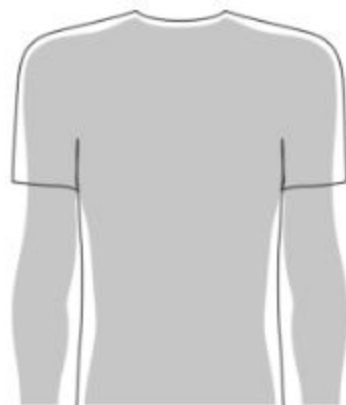

## FIT

**( )** SLIM FIT

**| |** FORM FIT

**( )** ACTIVE FIT

## MEN'S PRODUCTS

SIZE		S	M	L	XL	XXL
ARM LENGTH	CM	76.5-78	79-80.5	81.5-83	84-85.5	86.5-88
	INCHES	29.75-30.75	31-31.75	32-32.75	33-33.75	34-34.75
CHEST	CM	83-88	89-94	95-100	101-106	107-112
	INCHES	32.75-34.75	35-37	37.5-39.5	39.75-41.75	42-44
WAIST	CM	73-78	79-84	85-90	91-96	97-102
	INCHES	28.75-30.75	31-33	33.5-35.5	35.75-37.75	38-40
HIP	CM	85-90	91-96	97-102	103-108	109-114
	INCHES	33.5-35.5	35.75-37.75	38-40	40.5-42.5	43-45
INSEAM	CM	78-79	80-81	84-85	84-85	86-87
	INCHES	30.75-31.25	31.5-32	32.5-32.75	33-33.5	34-34.25