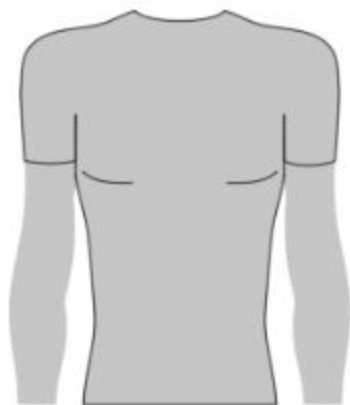

## FIT

**( )** SLIM FIT

**| |** FORM FIT

**( )** ACTIVE FIT

## MEN'S PRODUCTS

SIZE		S	M	L	XL	XXL
ARM LENGTH	CM	76.5-78	79-80.5	81.5-83	84-85.5	86.5-88
	INCHES	29.75-30.75	31-31.75	32-32.75	33-33.75	34-34.75
CHEST	CM	83-88	89-94	95-100	101-106	107-112
	INCHES	32.75-34.75	35-37	37.5-39.5	39.75-41.75	42-44
WAIST	CM	73-78	79-84	85-90	91-96	97-102
	INCHES	28.75-30.75	31-33	33.5-35.5	35.75-37.75	38-40
HIP	CM	85-90	91-96	97-102	103-108	109-114
	INCHES	33.5-35.5	35.75-37.75	38-40	40.5-42.5	43-45
INSEAM	CM	78-79	80-81	84-85	84-85	86-87
	INCHES	30.75-31.25	31.5-32	32.5-32.75	33-33.5	34-34.25