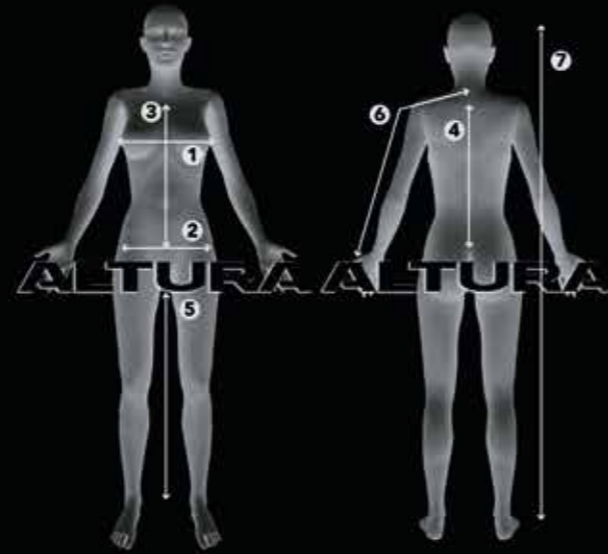

F FITTED

- BODY FITTING FOR A SECOND SKIN PERFORMANCE FEEL
- LONGER FITTING PERFORMANCE SLEEVE
- FRONT BODY FITS ON THE HIPS

SF SEMI-FIT

- INCREASED SIZE ACROSS CHEST AND THROUGH BODY
- INCREASED SIZE UNDERARM
- REGULAR LENGTH FITTED SLEEVE
- FRONT BODY FITS MID HIP

R RELAXED FIT

- RELAX, CASUAL FIT THROUGHOUT GARMENT
- REGULAR LENGTH SLEEVE
- FRONT BODY FITS JUST BELOW MID HIP

MEN'S MEASUREMENT GUIDE

WOMEN'S MEASUREMENT GUIDE

GLOVE'S MEASUREMENT GUIDE

MEN'S SIZE GUIDE

	Size Range	XS / 36		SMALL / 38		MEDIUM / 40		LARGE / 42		XL / 44		2XL / 46	
		inches / cm		inches / cm		inches / cm		inches / cm		inches / cm		inches / cm	
①	Chest	36	91	38	96	40	101	42	106	44	111	46	116
②	Waist	31	78	33	83	34.5	88	36.5	93	38.5	98	40.5	103
③	CF Neck to Waist	15.5	39.5	16	40	16	40.5	16	41	16.5	41.5	16.5	42
④	CB Neck to Waist	17.5	44.5	18	45	18	45.5	18	46	18	46.5	18.5	47
⑤	Inseam	32	81	32	81.5	32	82	32.5	82.5	32.5	83	33	83.5
⑥	CB Neck to Wrist	33.5	84.5	33.5	85.25	34	86	34	86.75	34.5	87.5	35	88.25
⑦	Total Height	70	177.5	70.5	178.75	71	180	71.5	181.25	72	182.5	72	183.75

Measurements are guidelines only. To get your perfect fit it is advised to visit a store and try your selected Altura garment on.

WOMEN'S SIZE GUIDE

	Size Range	XS / 8		SMALL / 10		MEDIUM / 12		LARGE / 14		XL / 16		XXL / 18	
		inches / cm		inches / cm		inches / cm		inches / cm		inches / cm		inches / cm	
①	Bust	32.8	82	34.4	86	36	90	37.6	94	39.2	98	40.8	102
②	Waist	25.6	64	27.2	68	28.8	72	30.4	76	32	80	33.6	84
③	CF Neck to Waist	14.3	35.75	14.5	36.25	14.7	36.75	14.9	37.25	15.1	37.75	15.3	38.25
④	CB Neck to Waist	16	40	16.2	40.5	16.4	41	16.6	41.5	16.8	42	17	42.5
⑤	Inseam	30.8	77	31	77.5	31.2	78	31.4	78.5	31.6	79	31.8	79.5
⑥	CB Neck to Wrist	30.6	76.5	30.8	77	31	77.5	31.2	78	31.4	78.5	31.6	79
⑦	Total Height	66	165	67	167.5	67.2	168	67.4	168.5	67.6	169	67.8	169.5