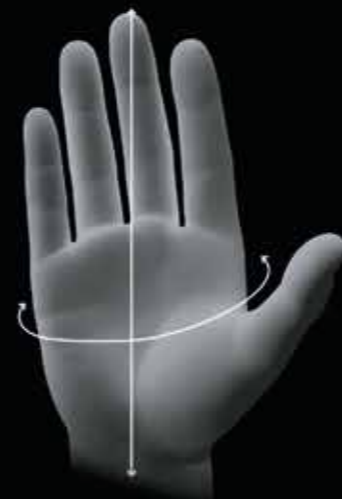

F FITTED

- BODY FITTING FOR A SECOND SKIN PERFORMANCE FEEL
- LONGER FITTING PERFORMANCE SLEEVE
- FRONT BODY FITS ON THE HIPS

SF SEMI-FIT

- INCREASED SIZE ACROSS CHEST AND THROUGH BODY
- INCREASED SIZE UNDERARM
- REGULAR LENGTH FITTED SLEEVE
- FRONT BODY FITS MID HIP

R RELAXED FIT

- RELAX, CASUAL FIT THROUGHOUT GARMENT
- REGULAR LENGTH SLEEVE
- FRONT BODY FITS JUST BELOW MID HIP

MEN'S MEASUREMENT GUIDE

WOMEN'S MEASUREMENT GUIDE

GLOVE'S MEASUREMENT GUIDE

MEN'S SIZE GUIDE

	Size Range	XS / 36		SMALL / 38		MEDIUM / 40		LARGE / 42		XL / 44		2XL / 46	
		inches / cm		inches / cm		inches / cm		inches / cm		inches / cm		inches / cm	
①	Chest	36	91	38	96	40	101	42	106	44	111	46	116
②	Waist	31	78	33	83	34.5	88	36.5	93	38.5	98	40.5	103
③	CF Neck to Waist	15.5	39.5	16	40	16	40.5	16	41	16.5	41.5	16.5	42
④	CB Neck to Waist	17.5	44.5	18	45	18	45.5	18	46	18	46.5	18.5	47
⑤	Inseam	32	81	32	81.5	32	82	32.5	82.5	32.5	83	33	83.5
⑥	CB Neck to Wrist	33.5	84.5	33.5	85.25	34	86	34	86.75	34.5	87.5	35	88.25
⑦	Total Height	70	177.5	70.5	178.75	71	180	71.5	181.25	72	182.5	72	183.75

Measurements are guidelines only. To get your perfect fit it is advised to visit a store and try your selected Altura garment on.

WOMEN'S SIZE GUIDE

	Size Range	XS / 8		SMALL / 10		MEDIUM / 12		LARGE / 14		XL / 16		XXL / 18	
		inches / cm		inches / cm		inches / cm		inches / cm		inches / cm		inches / cm	
①	Bust	32.8	82	34.4	86	36	90	37.6	94	39.2	98	40.8	102
②	Waist	25.6	64	27.2	68	28.8	72	30.4	76	32	80	33.6	84
③	CF Neck to Waist	14.3	35.75	14.5	36.25	14.7	36.75	14.9	37.25	15.1	37.75	15.3	38.25
④	CB Neck to Waist	16	40	16.2	40.5	16.4	41	16.6	41.5	16.8	42	17	42.5
⑤	Inseam	30.8	77	31	77.5	31.2	78	31.4	78.5	31.6	79	31.8	79.5
⑥	CB Neck to Wrist	30.6	76.5	30.8	77	31	77.5	31.2	78	31.4	78.5	31.6	79
⑦	Total Height	66	165	67	167.5	67.2	168	67.4	168.5	67.6	169	67.8	169.5