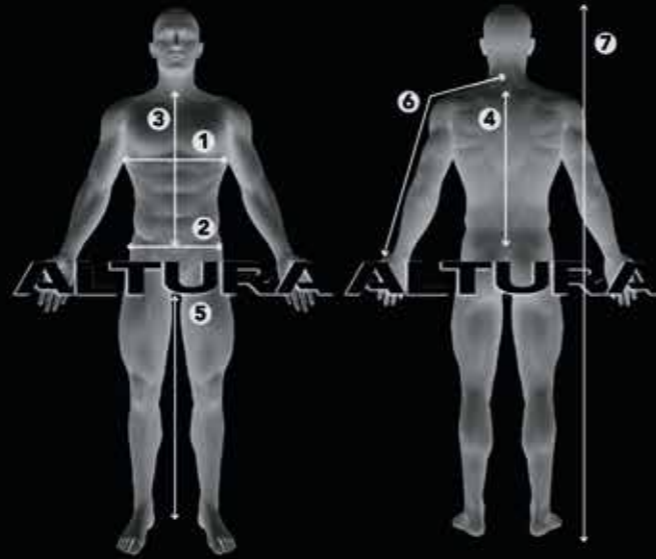

F FITTED

- BODY FITTING FOR A SECOND SKIN PERFORMANCE FEEL
- LONGER FITTING PERFORMANCE SLEEVE
- FRONT BODY FITS ON THE HIPS

SF SEMI-FIT

- INCREASED SIZE ACROSS CHEST AND THROUGH BODY
- INCREASED SIZE UNDERARM
- REGULAR LENGTH FITTED SLEEVE
- FRONT BODY FITS MID HIP

R RELAXED FIT

- RELAX, CASUAL FIT THROUGHOUT GARMENT
- REGULAR LENGTH SLEEVE
- FRONT BODY FITS JUST BELOW MID HIP

MEN'S MEASUREMENT GUIDE

WOMEN'S MEASUREMENT GUIDE

GLOVE'S MEASUREMENT GUIDE

MEN'S SIZE GUIDE

	Size Range	XS / 36		SMALL / 38		MEDIUM / 40		LARGE / 42		XL / 44		2XL / 46	
		inches / cm		inches / cm		inches / cm		inches / cm		inches / cm		inches / cm	
①	Chest	36	91	38	96	40	101	42	106	44	111	46	116
②	Waist	31	78	33	83	34.5	88	36.5	93	38.5	98	40.5	103
③	CF Neck to Waist	15.5	39.5	16	40	16	40.5	16	41	16.5	41.5	16.5	42
④	CB Neck to Waist	17.5	44.5	18	45	18	45.5	18	46	18	46.5	18.5	47
⑤	Inseam	32	81	32	81.5	32	82	32.5	82.5	32.5	83	33	83.5
⑥	CB Neck to Wrist	33.5	84.5	33.5	85.25	34	86	34	86.75	34.5	87.5	35	88.25
⑦	Total Height	70	177.5	70.5	178.75	71	180	71.5	181.25	72	182.5	72	183.75

Measurements are guidelines only. To get your perfect fit it is advised to visit a store and try your selected Altura garment on.

WOMEN'S SIZE GUIDE

	Size Range	XS / 8		SMALL / 10		MEDIUM / 12		LARGE / 14		XL / 16		XXL / 18	
		inches / cm		inches / cm		inches / cm		inches / cm		inches / cm		inches / cm	
①	Bust	32.8	82	34.4	86	36	90	37.6	94	39.2	98	40.8	102
②	Waist	25.6	64	27.2	68	28.8	72	30.4	76	32	80	33.6	84
③	CF Neck to Waist	14.3	35.75	14.5	36.25	14.7	36.75	14.9	37.25	15.1	37.75	15.3	38.25
④	CB Neck to Waist	16	40	16.2	40.5	16.4	41	16.6	41.5	16.8	42	17	42.5
⑤	Inseam	30.8	77	31	77.5	31.2	78	31.4	78.5	31.6	79	31.8	79.5
⑥	CB Neck to Wrist	30.6	76.5	30.8	77	31	77.5	31.2	78	31.4	78.5	31.6	79
⑦	Total Height	66	165	67	167.5	67.2	168	67.4	168.5	67.6	169	67.8	169.5