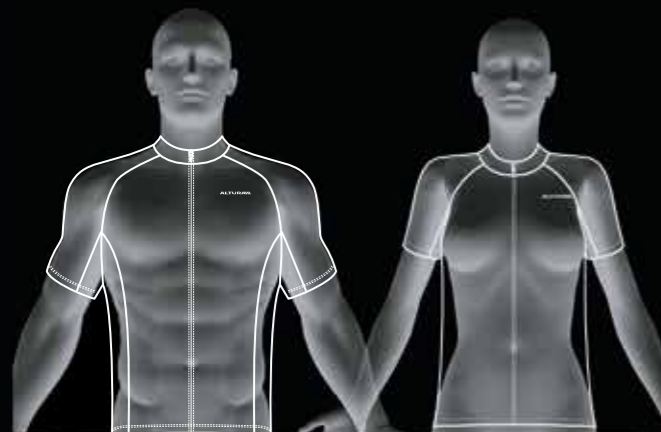

F FITTED

- BODY FITTING FOR A SECOND SKIN PERFORMANCE FEEL
- LONGER FITTING PERFORMANCE SLEEVE
- FRONT BODY FITS ON THE HIPS

SF SEMI-FIT

- INCREASED SIZE ACROSS CHEST AND THROUGH BODY
- INCREASED SIZE UNDERARM
- REGULAR LENGTH FITTED SLEEVE
- FRONT BODY FITS MID HIP

R RELAXED FIT

- RELAX, CASUAL FIT THROUGHOUT GARMENT
- REGULAR LENGTH SLEEVE
- FRONT BODY FITS JUST BELOW MID HIP

MEN'S MEASUREMENT GUIDE

WOMEN'S MEASUREMENT GUIDE

GLOVE'S MEASUREMENT GUIDE

MEN'S SIZE GUIDE